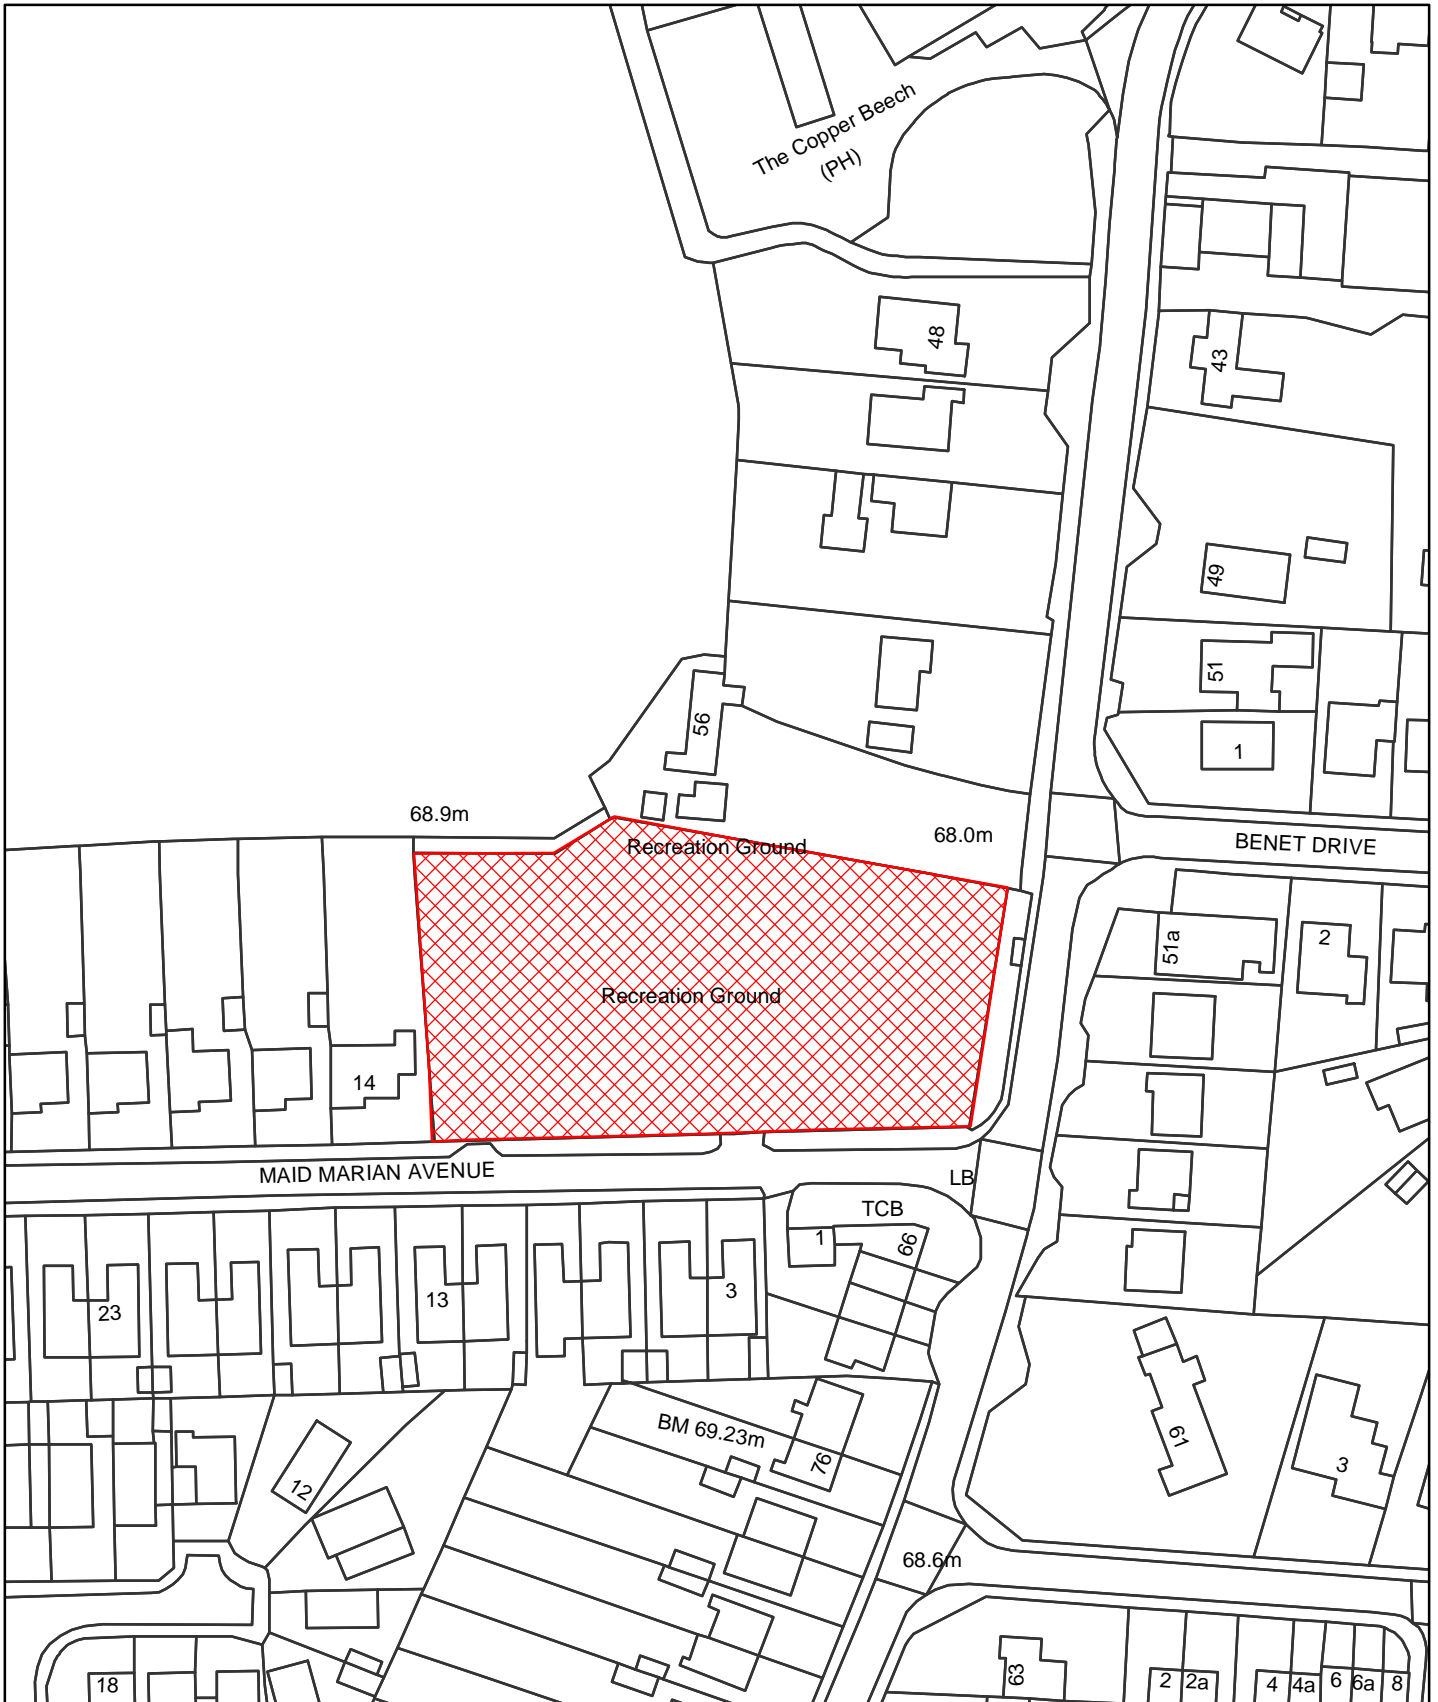

# Dog Control Orders

This map is reproduced from the Ordnance Survey material with the permission of Ordnance Survey on behalf of the Controller of Her Majesty's Stationery Office © Crown Copyright. Unauthorised reproduction infringes Crown Copyright and may lead to prosecution or civil proceedings. Newark and Sherwood District Council. Licence 100018606, 2006.

 Site

The Dogs Exclusion (Newark and Sherwood District) Order 2010  
 Brewery Playing Field  
 Map Reference DCO028

Site Area (Sq Metres): <Double click>
Date: 16th March 2010
Grid Ref: SK <Double click to insert>
Scale: 1:1,142