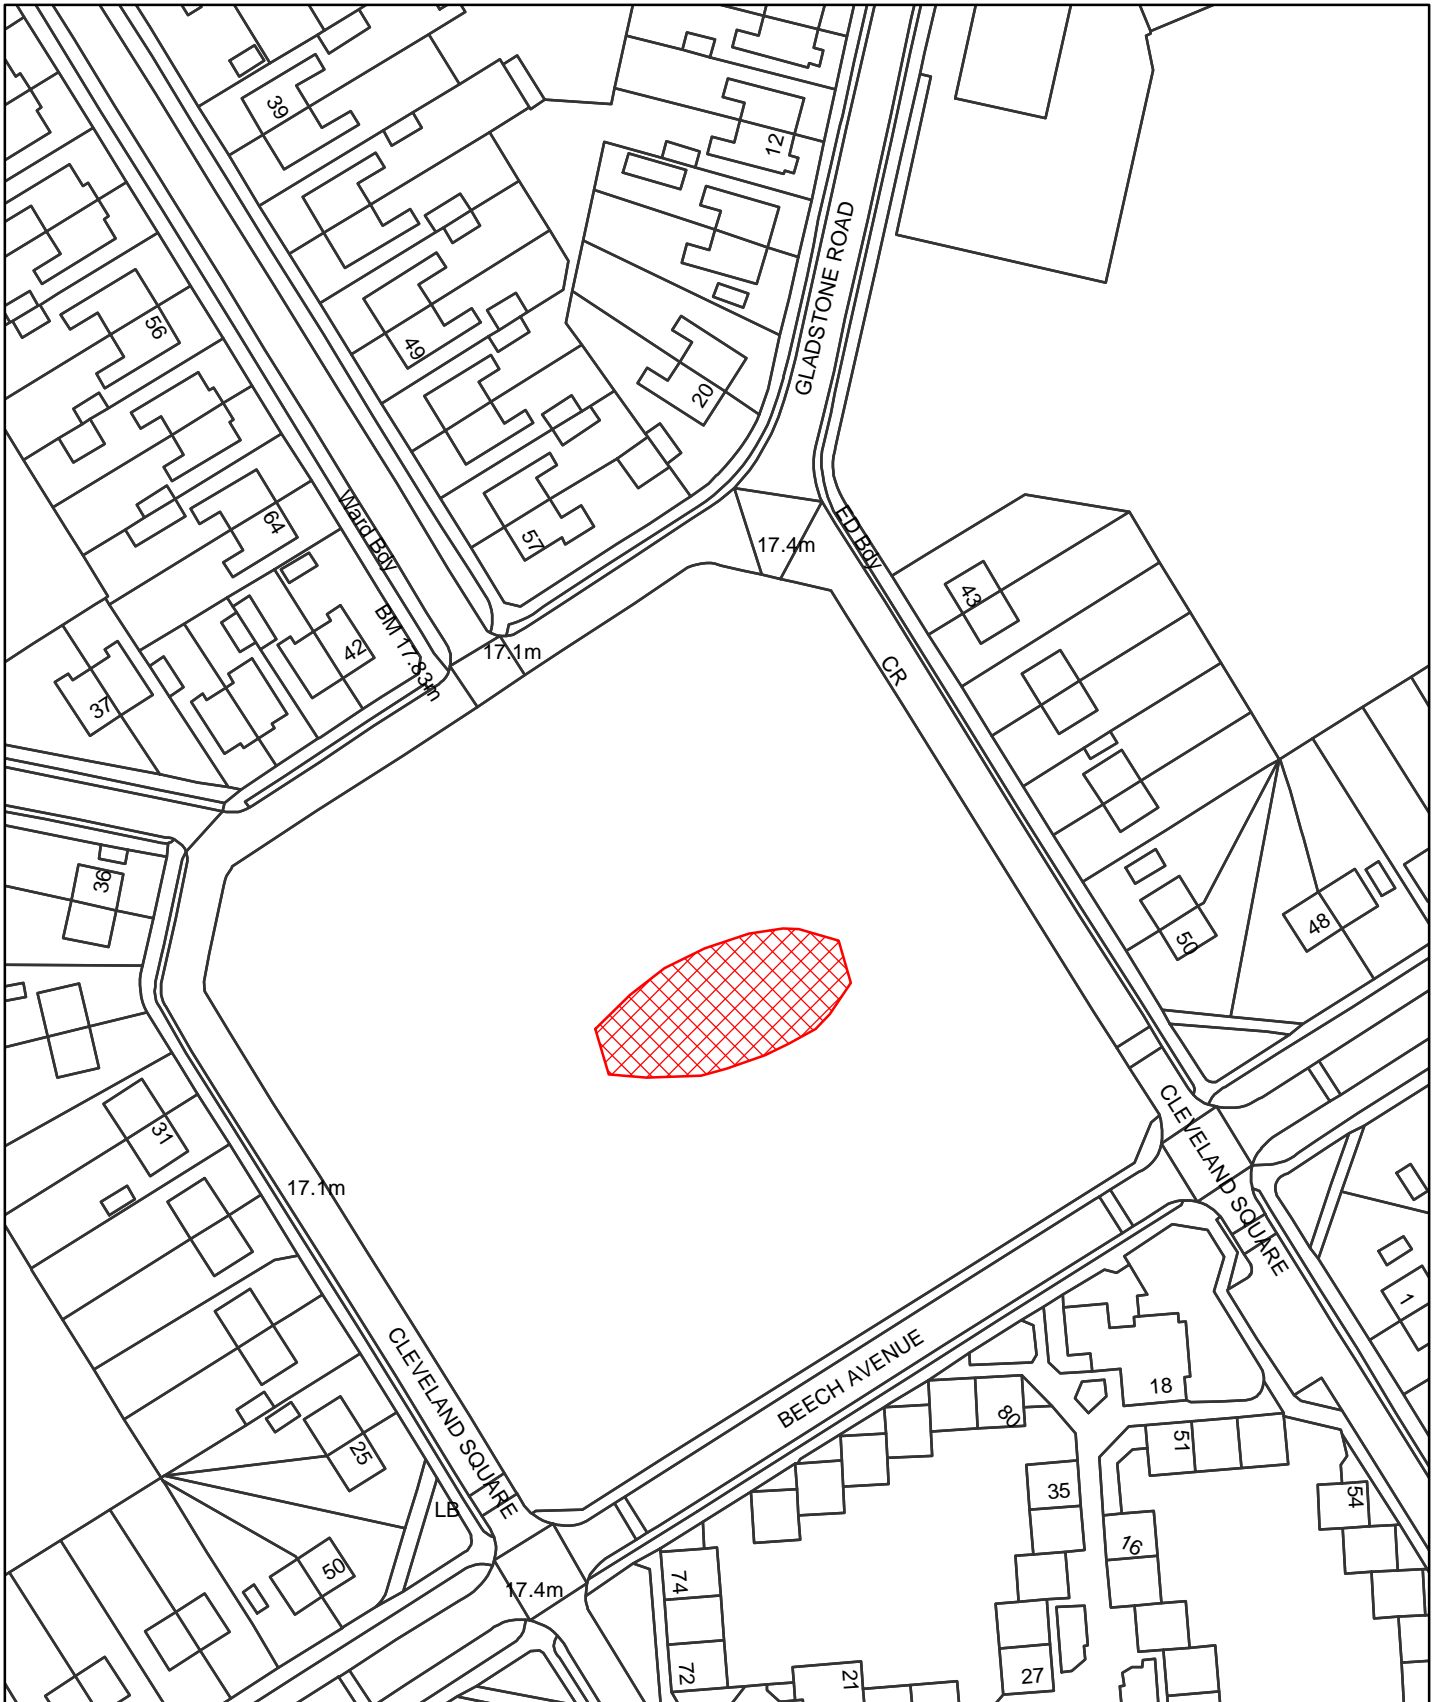

# Dog Control Orders

This map is reproduced from the Ordnance Survey material with the permission of Ordnance Survey on behalf of the Controller of Her Majesty's Stationery Office © Crown Copyright. Unauthorised reproduction infringes Crown Copyright and may lead to prosecution or civil proceedings. Newark and Sherwood District Council. Licence 100018606, 2006.

 Site

The Dogs Exclusion (Newark and Sherwood District) Order 2010  
Cleveland Square Play Area  
 Map Reference DCO009

Site Area (Sq Metres): <Double click>
Date: 16th March 2010
Grid Ref: SK <Double click to insert>
Scale: 1:1,174