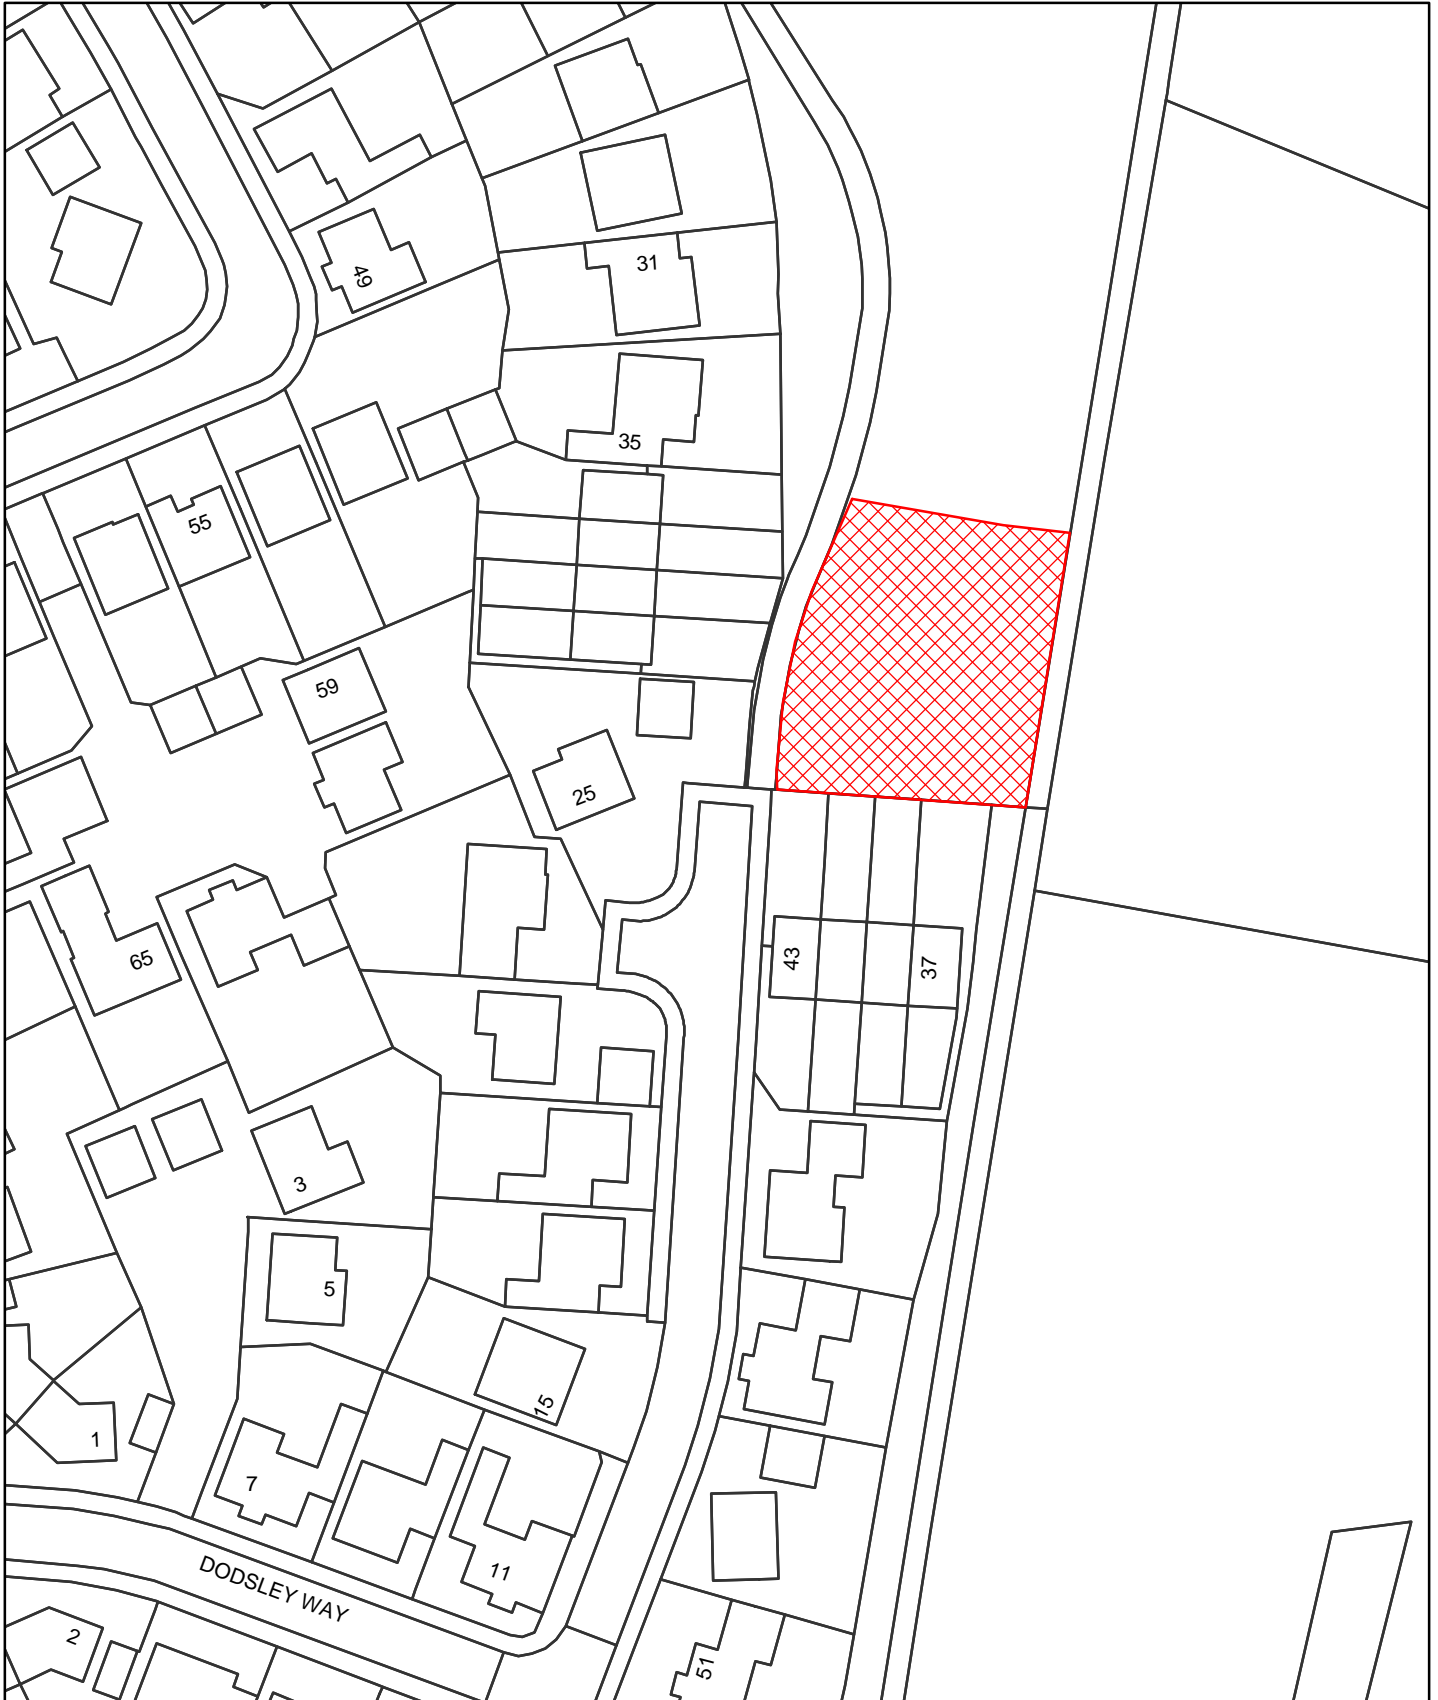

Dog Control Orders

This map is reproduced from the Ordnance Survey material with the permission of Ordnance Survey on behalf of the Controller of Her Majesty's Stationery Office © Crown Copyright. Unauthorised reproduction infringes Crown Copyright and may lead to prosecution or civil proceedings. Newark and Sherwood District Council. Licence 100018606, 2006.

 Site

The Dogs Exclusion (Newark and Sherwood District) Order 2010
Dodsley Way Play Area
Map Reference DCO021

Site Area (Sq Metres): <Double click>
Date: 16th March 2010
Grid Ref: SK <Double click to insert>
Scale: 1:800