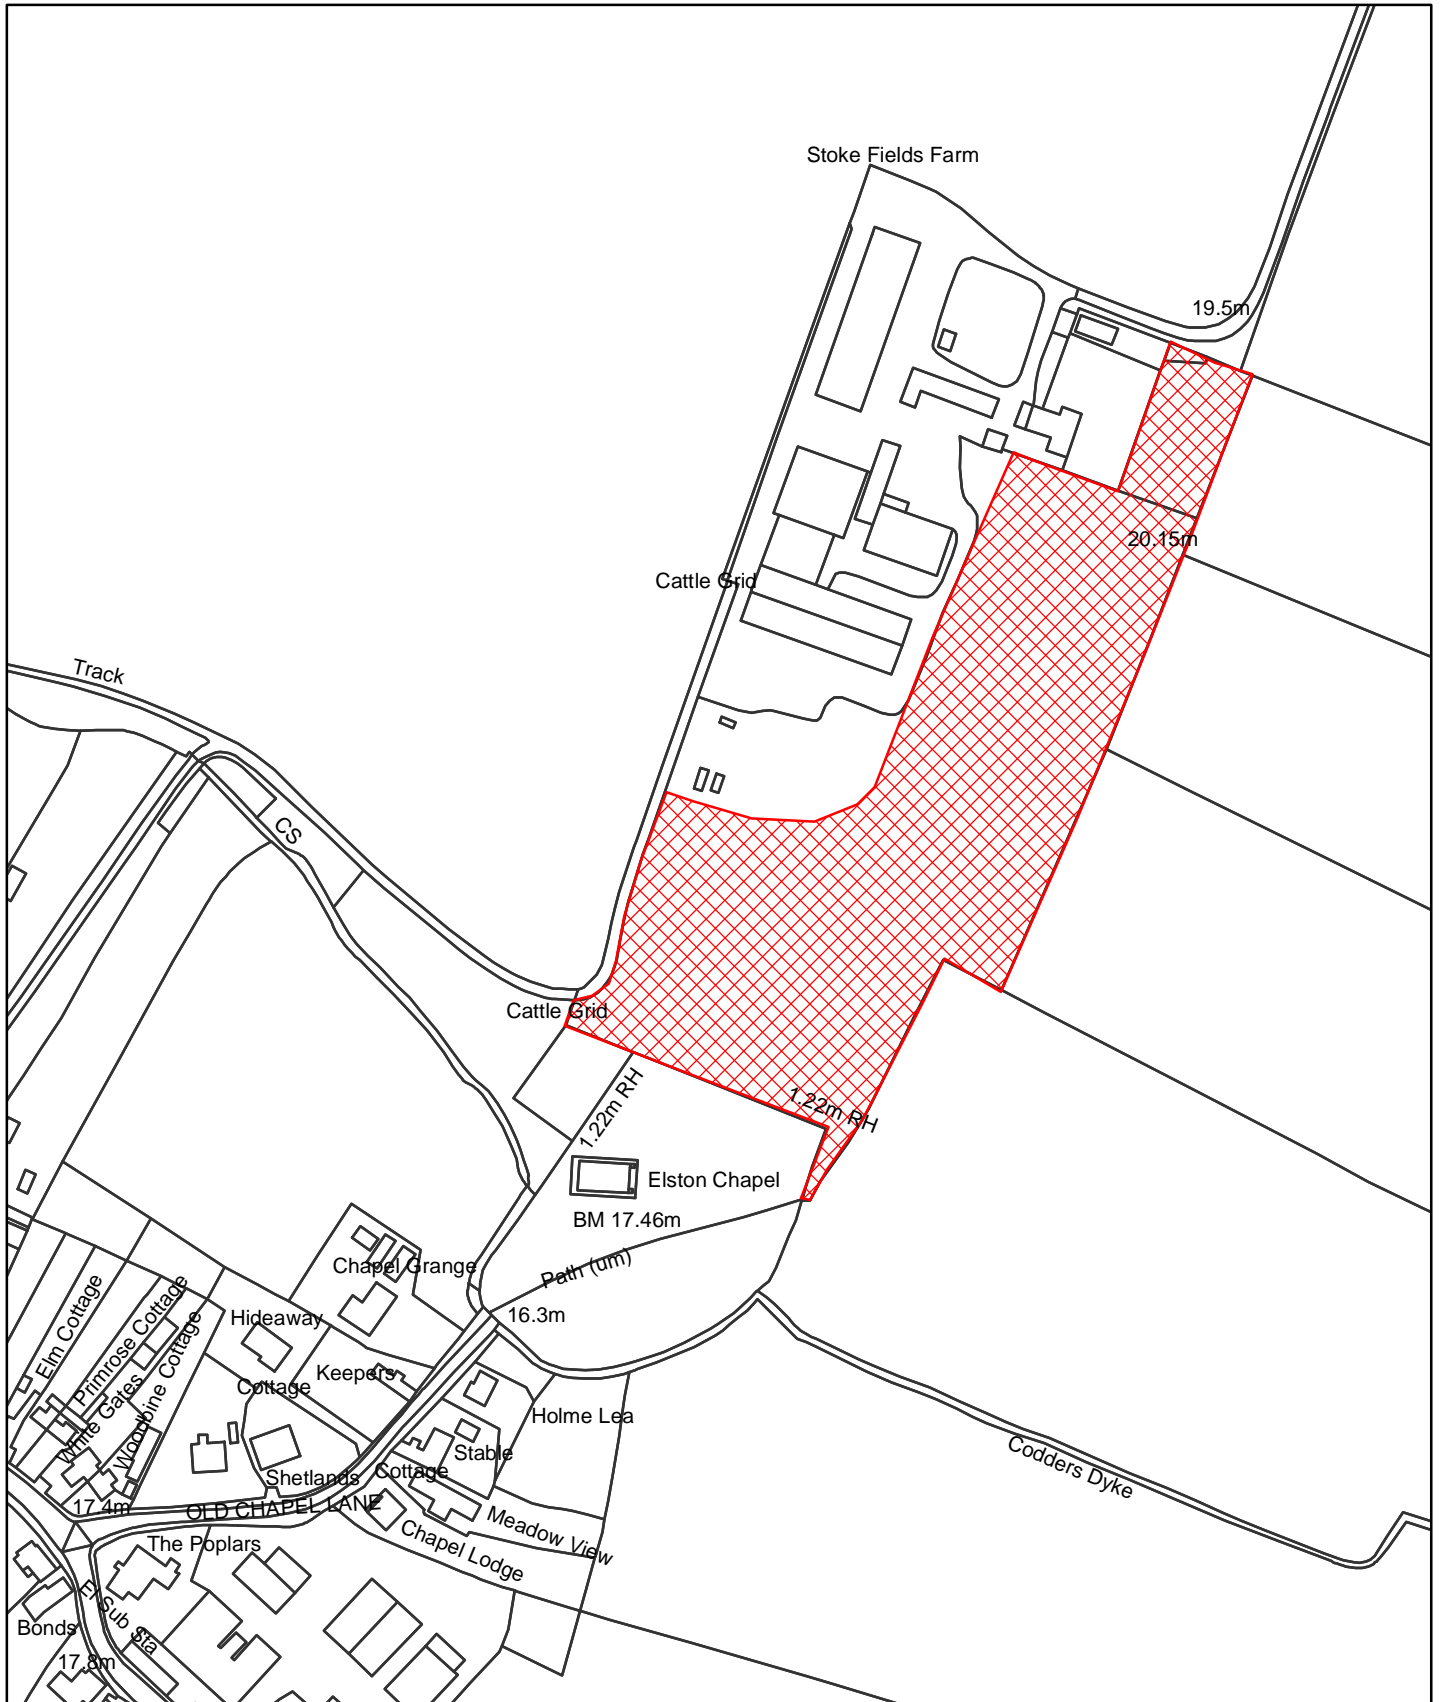

Dog Control Orders

This map is reproduced from the Ordnance Survey material with the permission of Ordnance Survey on behalf of the Controller of Her Majesty's Stationery Office © Crown Copyright. Unauthorised reproduction infringes Crown Copyright and may lead to prosecution or civil proceedings. Newark and Sherwood District Council. Licence 100018606, 2006.

 Site

The Dogs on Leads (Newark and Sherwood District) Order 2012
 Stokefield Farm, Elston
 Map Reference DCO110

Site Area (Sq Metres): <Double click>
Date: 25th July 2011
Grid Ref: SK <Double click to insert>
Scale: 1:2,355