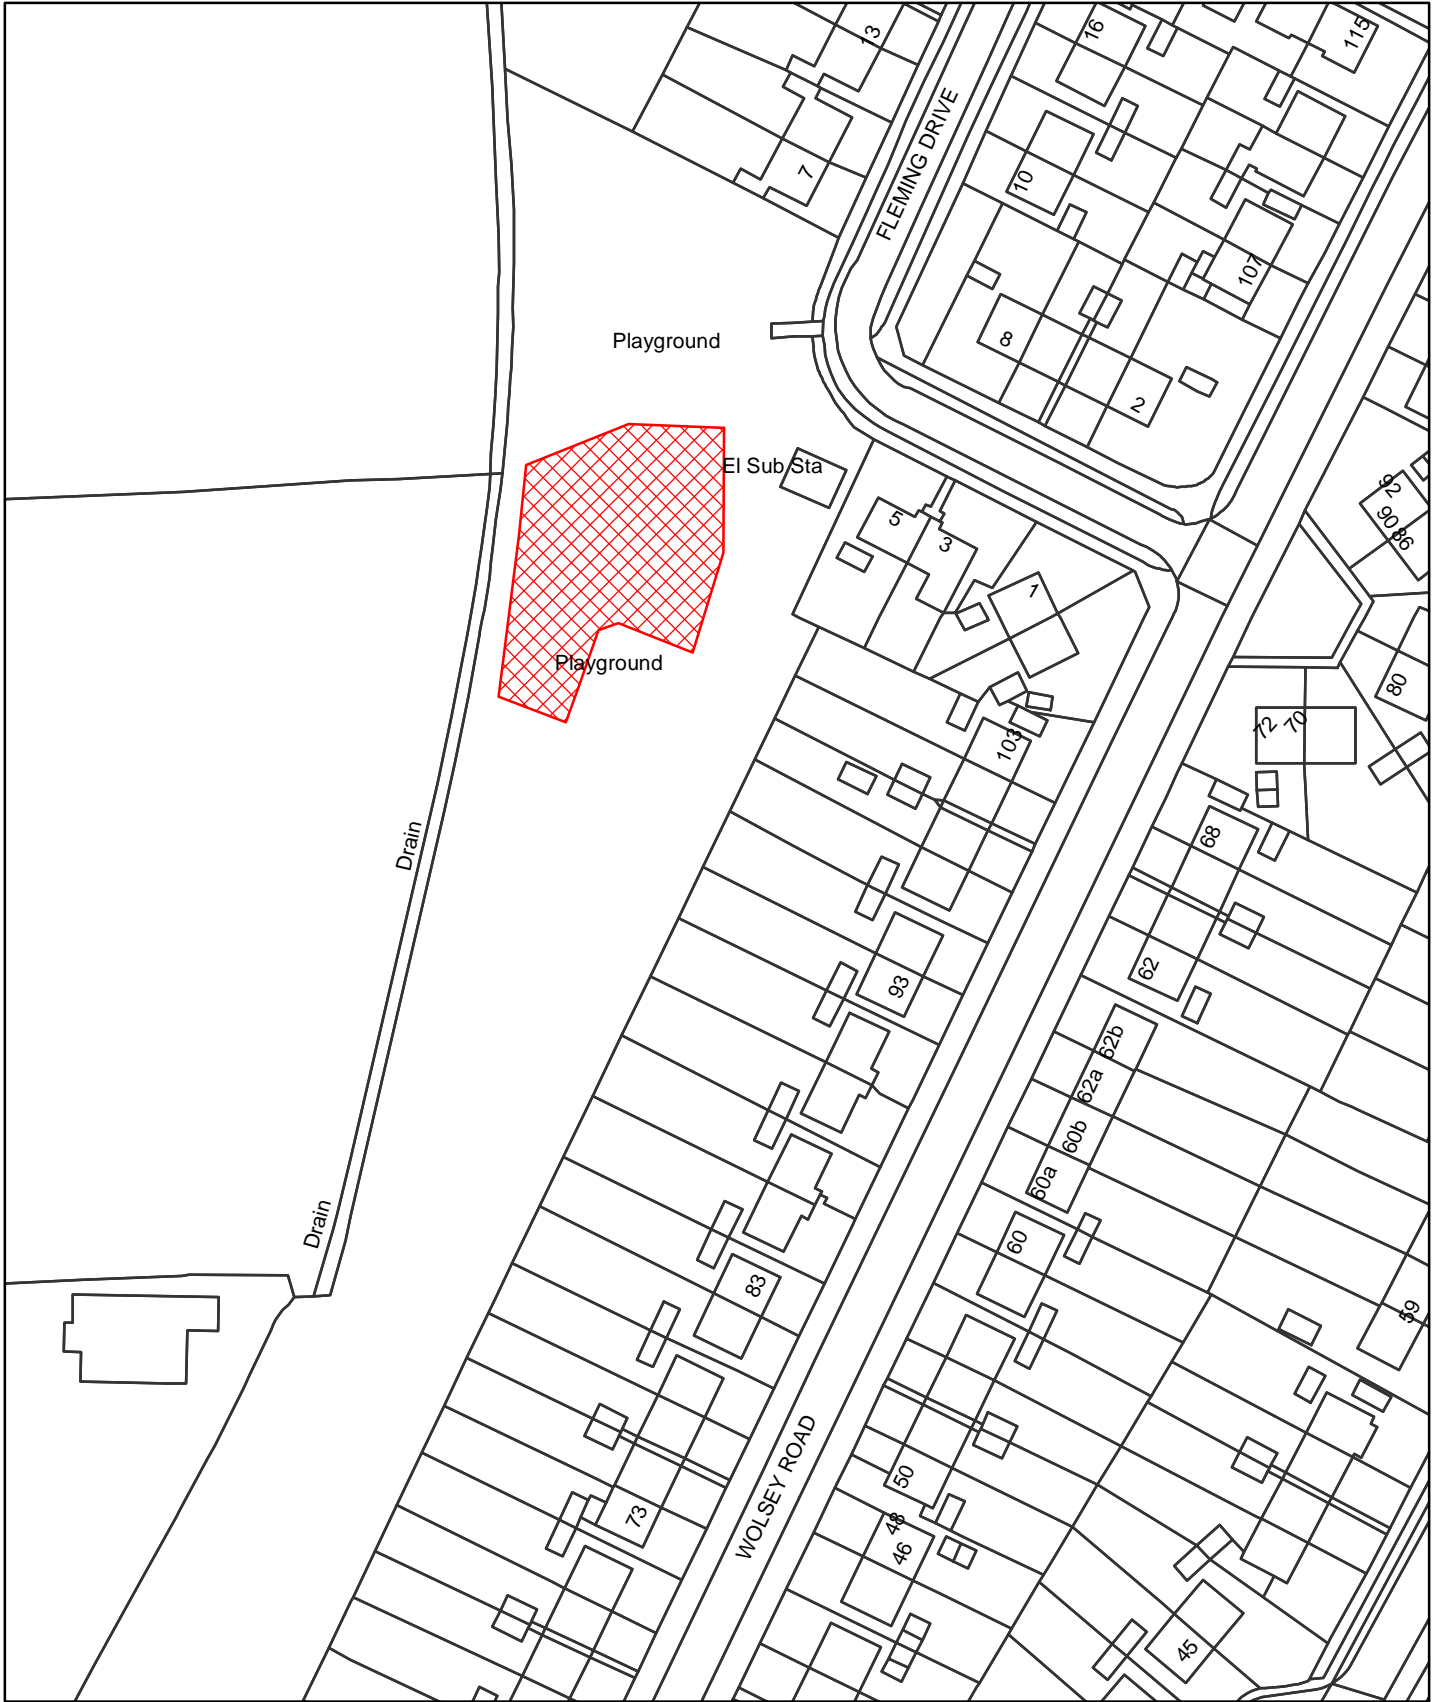

Dog Control Orders

This map is reproduced from the Ordnance Survey material with the permission of Ordnance Survey on behalf of the Controller of Her Majesty's Stationery Office © Crown Copyright. Unauthorised reproduction infringes Crown Copyright and may lead to prosecution or civil proceedings. Newark and Sherwood District Council. Licence 100018606. 2006.

 Site

The Dogs Exclusion (Newark and Sherwood District) Order 2010
 Fleming Drive Play Area
 Map Reference DCO012

Site Area (Sq Metres): <Double click>
Date: 16th March 2010
Grid Ref: SK <Double click to insert>
Scale: 1:1,055