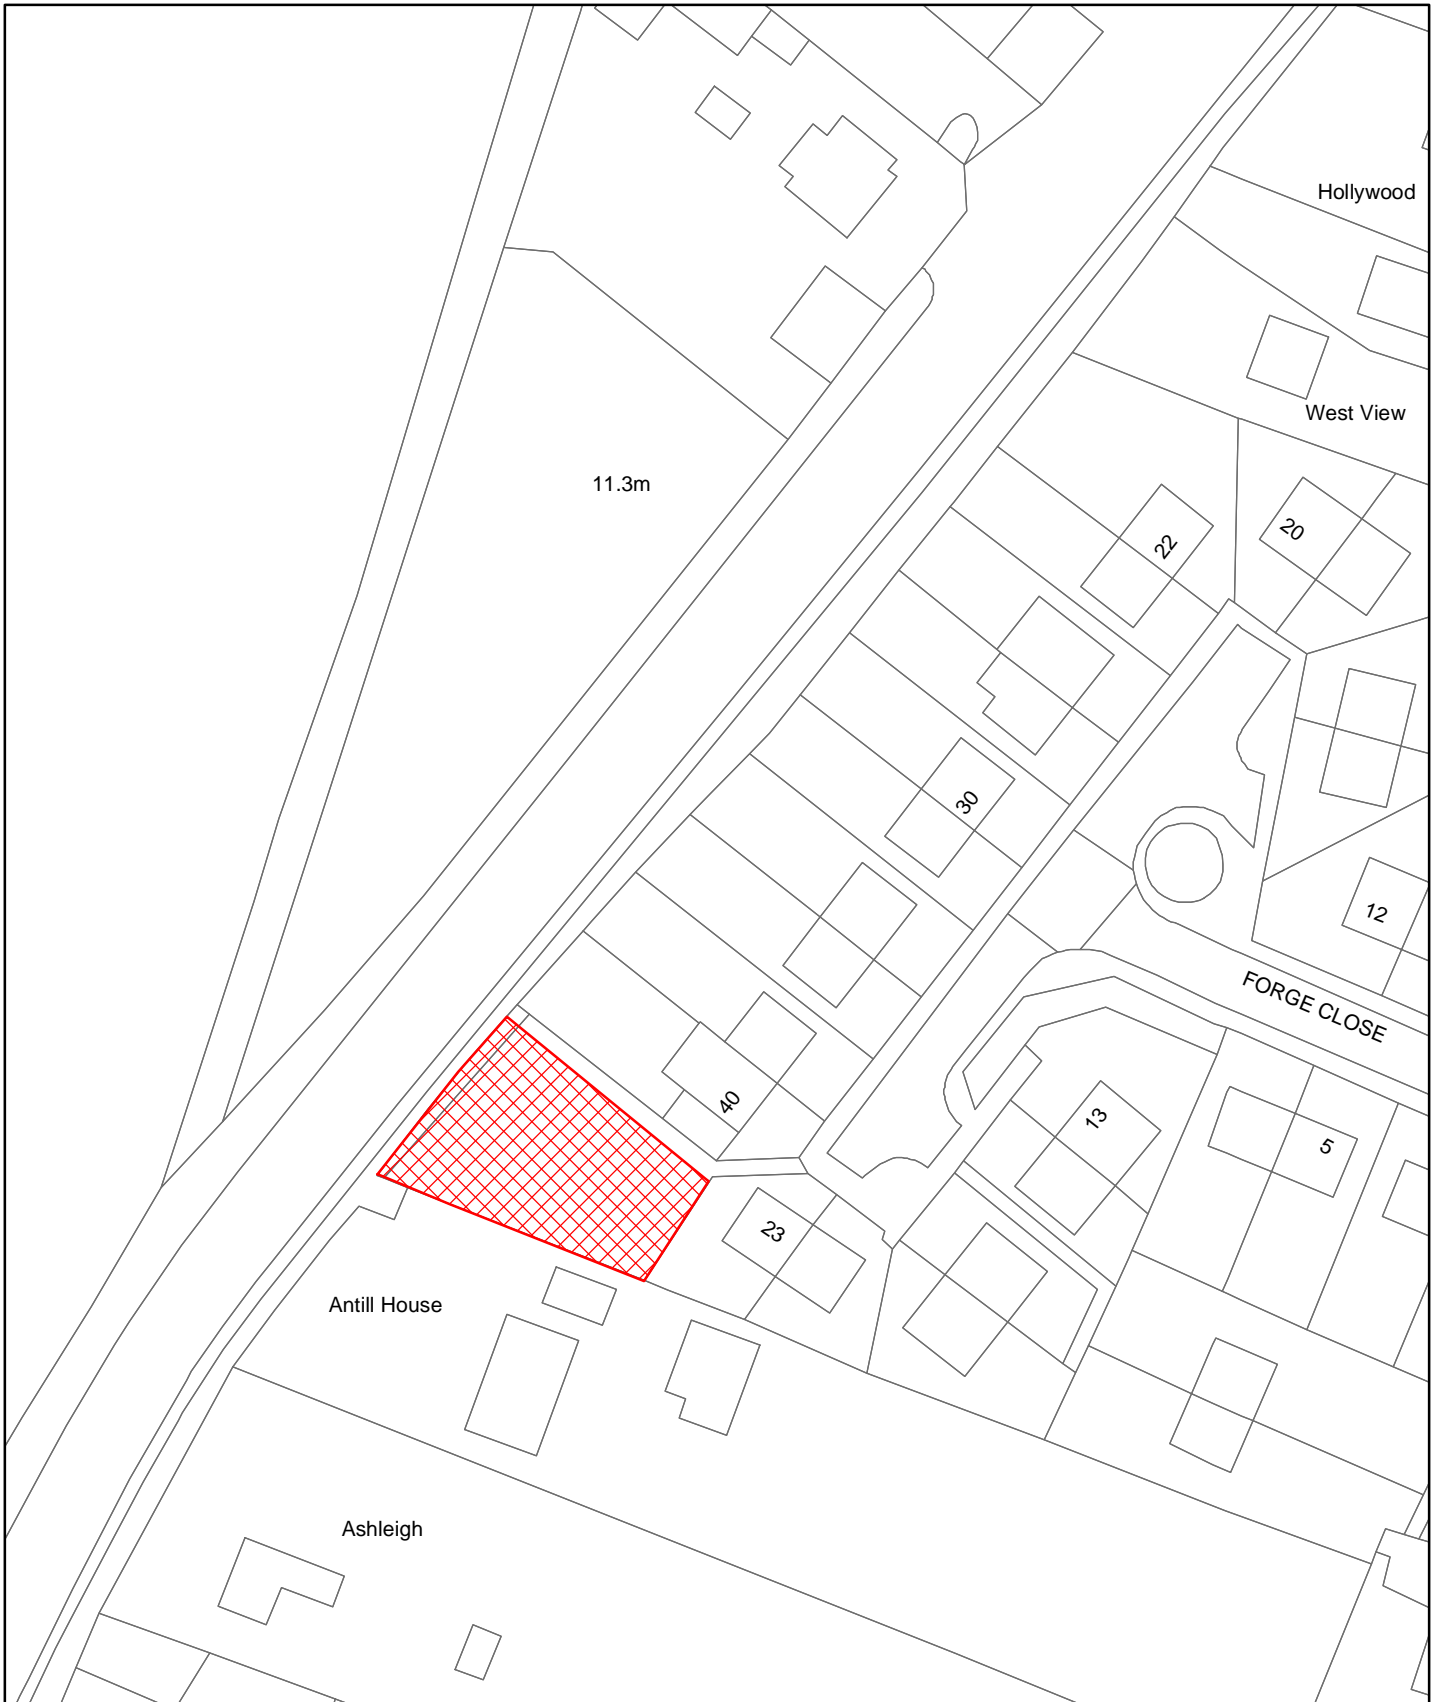

Dog Control Orders

This map is reproduced from the Ordnance Survey material with the permission of Ordnance Survey on behalf of the Controller of Her Majesty's Stationery Office © Crown Copyright. Unauthorised reproduction infringes Crown Copyright and may lead to prosecution or civil proceedings. Newark and Sherwood District Council. Licence 100018606, 2006.

 Site

The Dogs Exclusion (Newark and Sherwood District) Order 2012
Forge Close Play Area, South Muskham
Map Reference DCO109

Site Area (Sq Metres): <Double click>
Date: 25th July 2011
Grid Ref: SK <Double click to insert>
Scale: 1:806