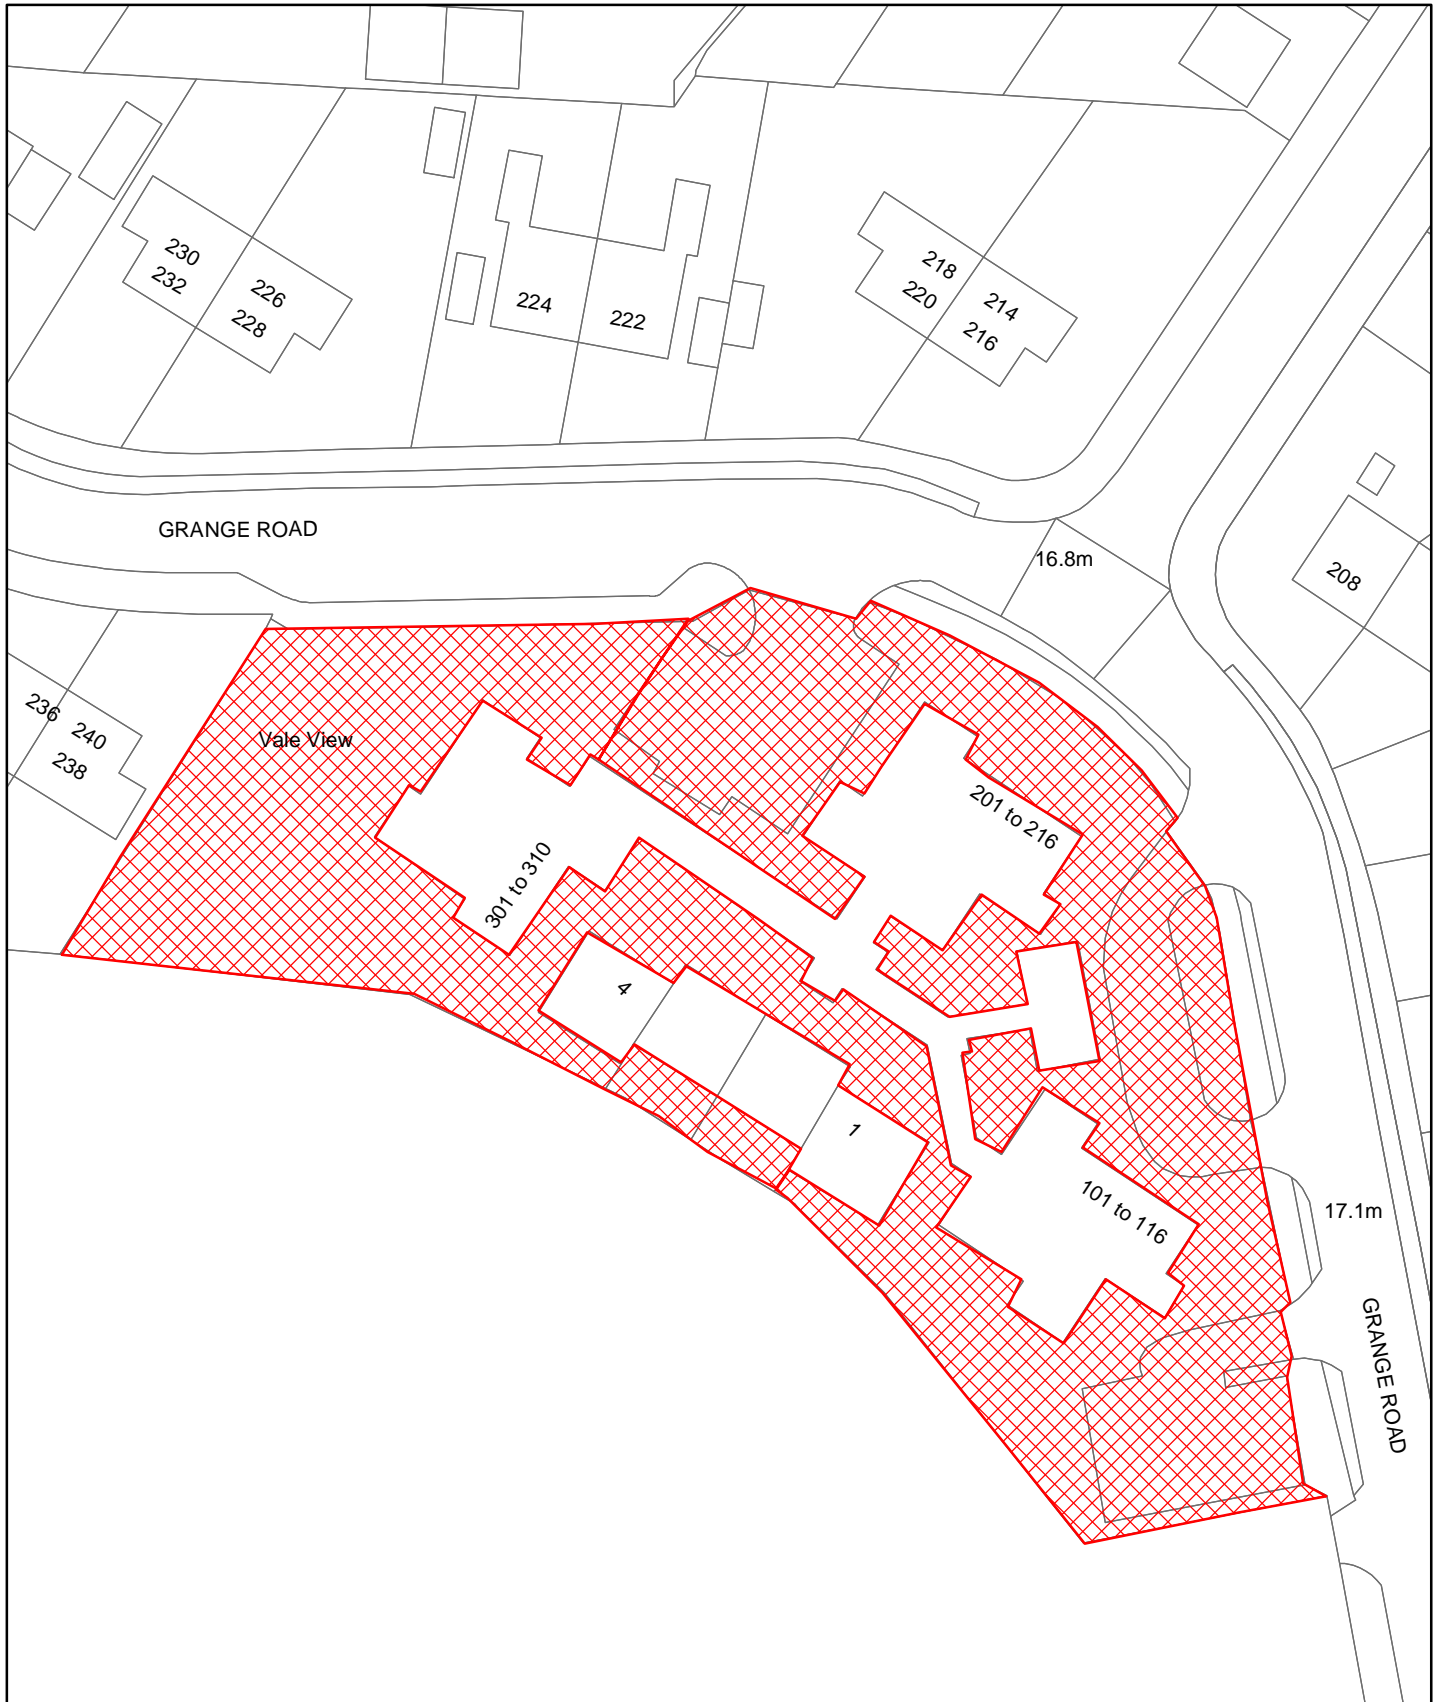

Dog Control Orders

This map is reproduced from the Ordnance Survey material with the permission of Ordnance Survey on behalf of the Controller of Her Majesty's Stationery Office © Crown Copyright. Unauthorised reproduction infringes Crown Copyright and may lead to prosecution or civil proceedings. Newark and Sherwood District Council. Licence 100018606, 2006.

 Site

The Dogs Exclusion (Newark and Sherwood District) Order 2012
Grange Road Flats
Map Reference DCO098

Site Area (Sq Metres): <Double click>
Date: 25th July 2011
Grid Ref: SK <Double click to insert>
Scale: 1:573