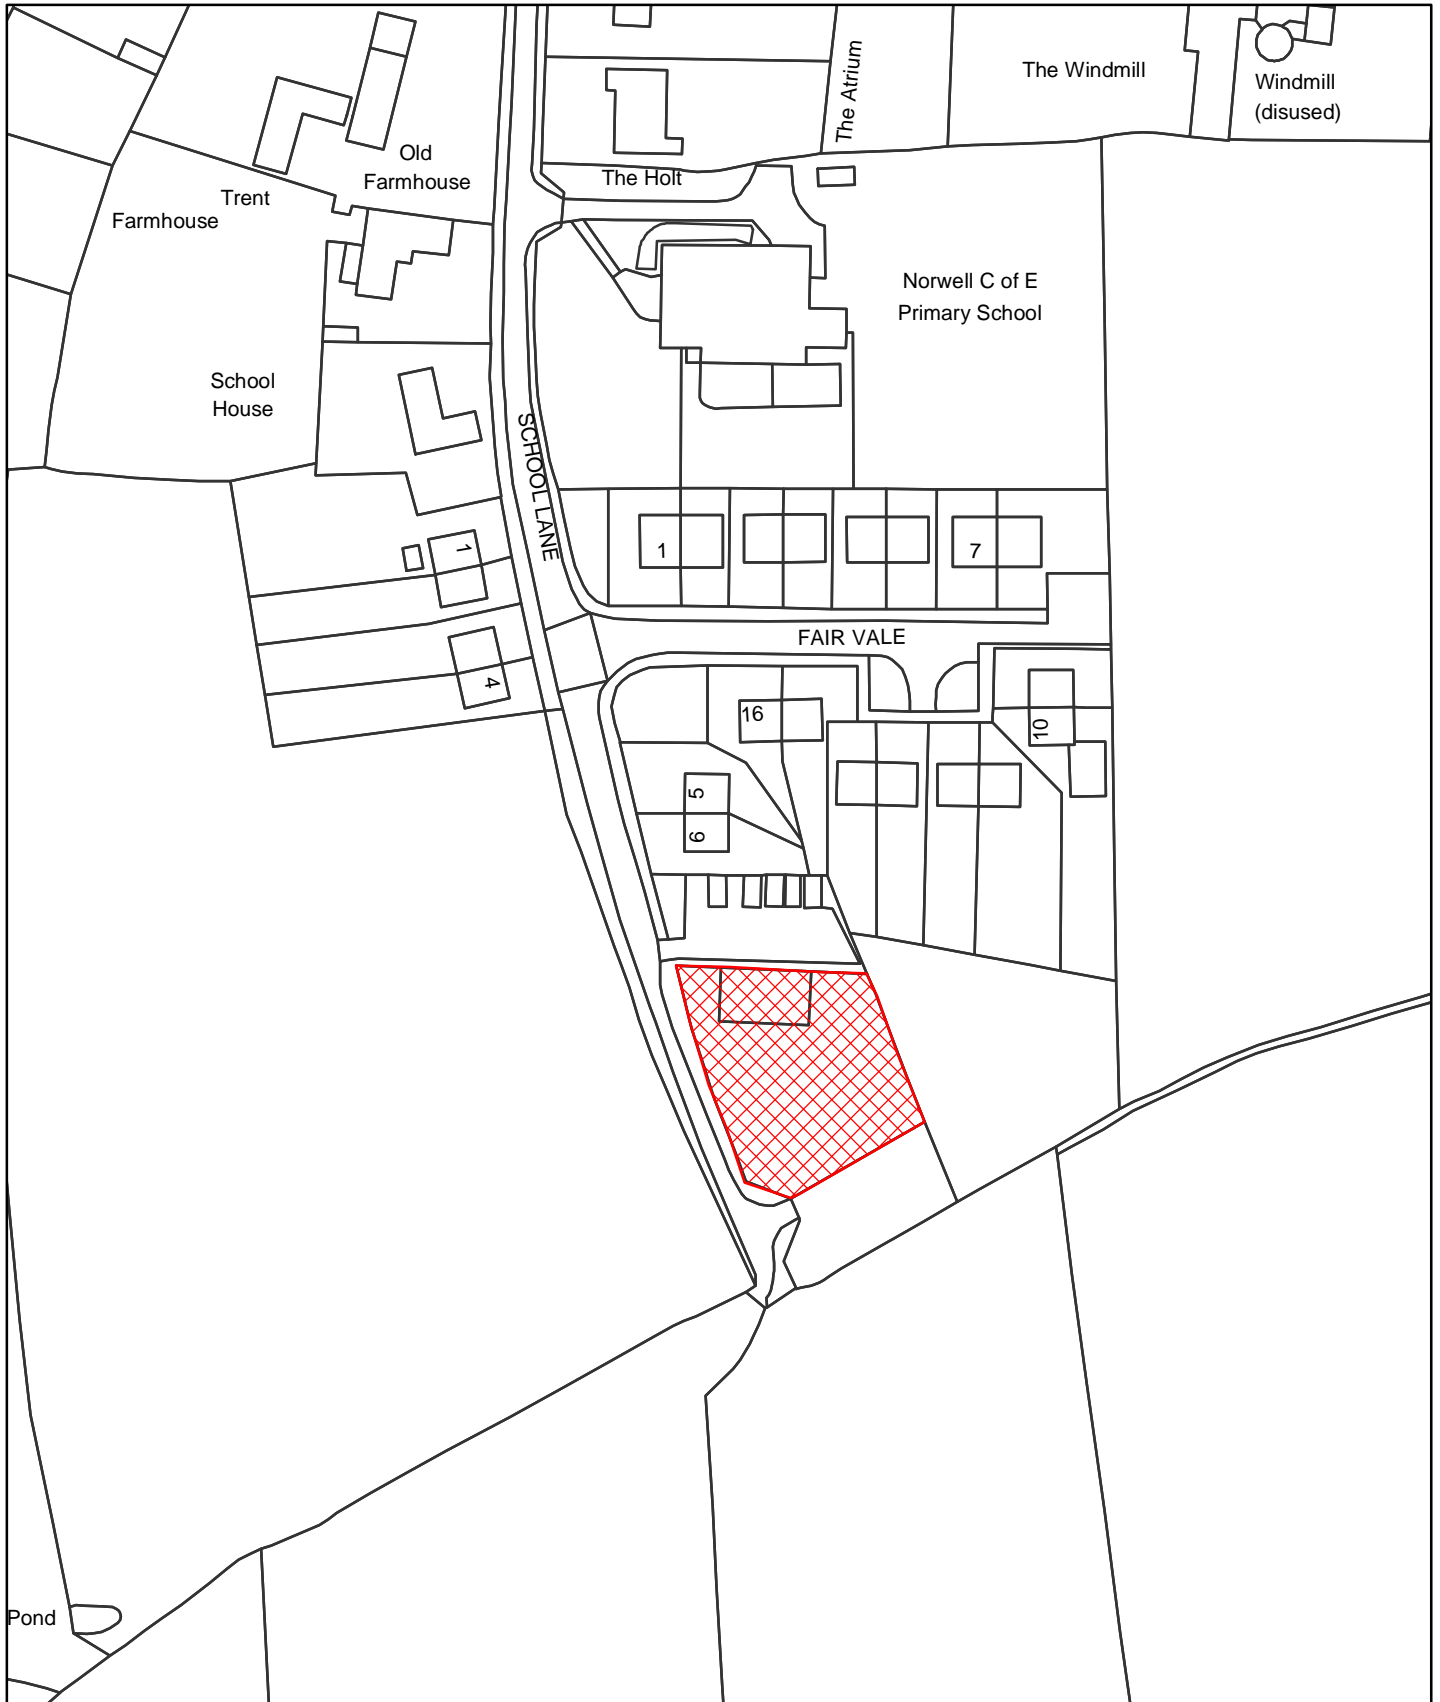

Dog Control Orders

This map is reproduced from the Ordnance Survey material with the permission of Ordnance Survey on behalf of the Controller of Her Majesty's Stationery Office © Crown Copyright. Unauthorised reproduction infringes Crown Copyright and may lead to prosecution or civil proceedings. Newark and Sherwood District Council. Licence 100018606, 2006.

 Site

The Dogs Exclusion (Newark and Sherwood District) Order 2012
Norwell Playpark, School Lane
Map Reference DCO106

Site Area (Sq Metres): <Double click>
Date: 25th July 2011
Grid Ref: SK <Double click to insert>
Scale: 1:1,256