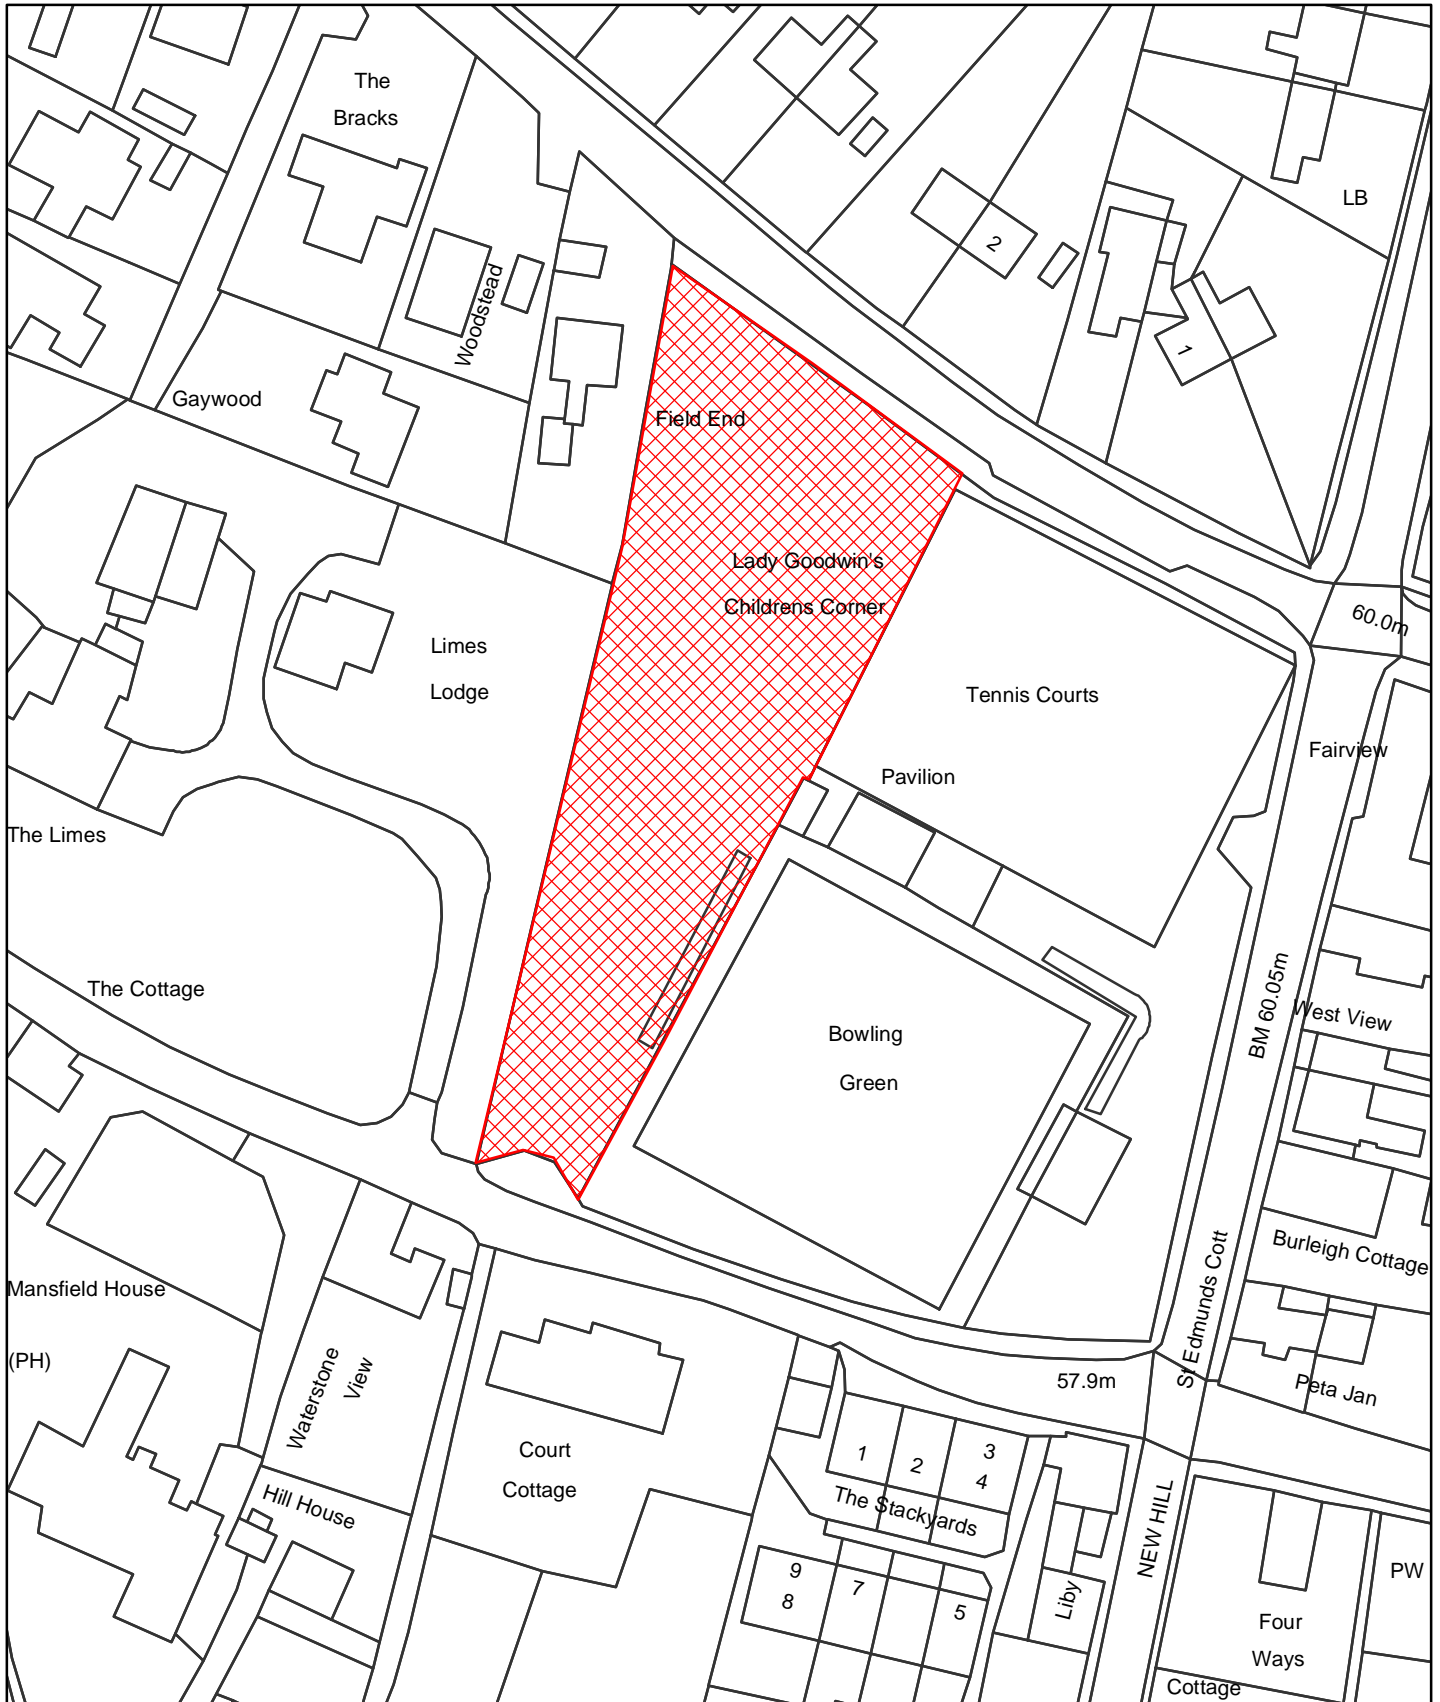

Dog Control Orders

This map is reproduced from the Ordnance Survey material with the permission of Ordnance Survey on behalf of the Controller of Her Majesty's Stationery Office © Crown Copyright. Unauthorised reproduction infringes Crown Copyright and may lead to prosecution or civil proceedings. Newark and Sherwood District Council. Licence 100018606, 2006.

 Site

The Dogs Exclusion (Newark and Sherwood District) Order 2010
Station Lane Playground
 Map Reference DCO052

Site Area (Sq Metres): <Double click>
Date: 16th March 2010
Grid Ref: SK <Double click to insert>
Scale: 1:855