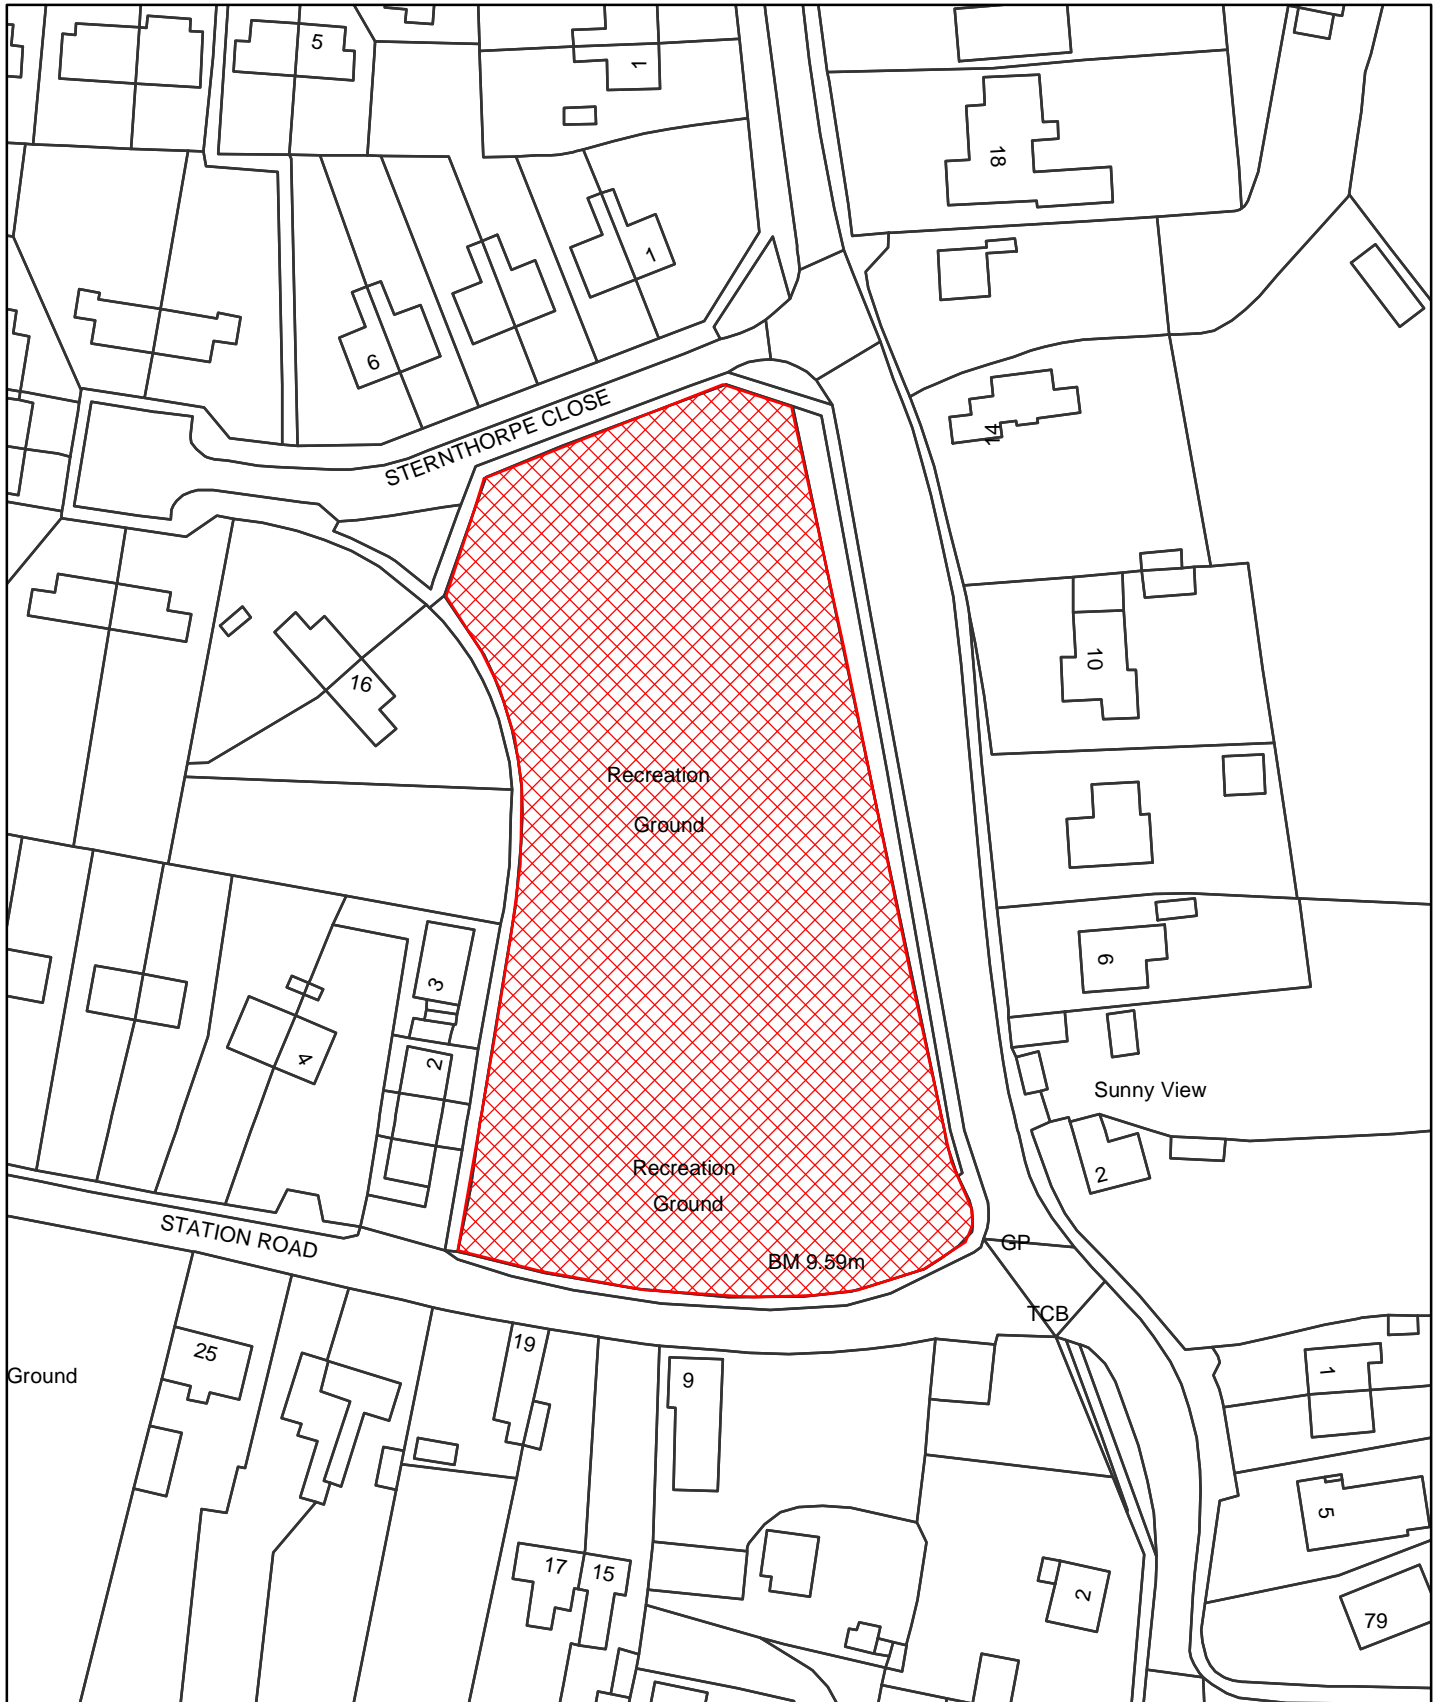

Dog Control Orders

This map is reproduced from the Ordnance Survey material with the permission of Ordnance Survey on behalf of the Controller of Her Majesty's Stationery Office © Crown Copyright. Unauthorised reproduction infringes Crown Copyright and may lead to prosecution or civil proceedings. Newark and Sherwood District Council. Licence 100018606, 2006.

 Site

The Dogs Exclusion (Newark and Sherwood District) Order 2010
Sutton on Trent Recreation Ground
 Map Reference DCO073

Site Area (Sq Metres): <Double click>
Date: 16th March 2010
Grid Ref: SK <Double click to insert>
Scale: 1:1,057