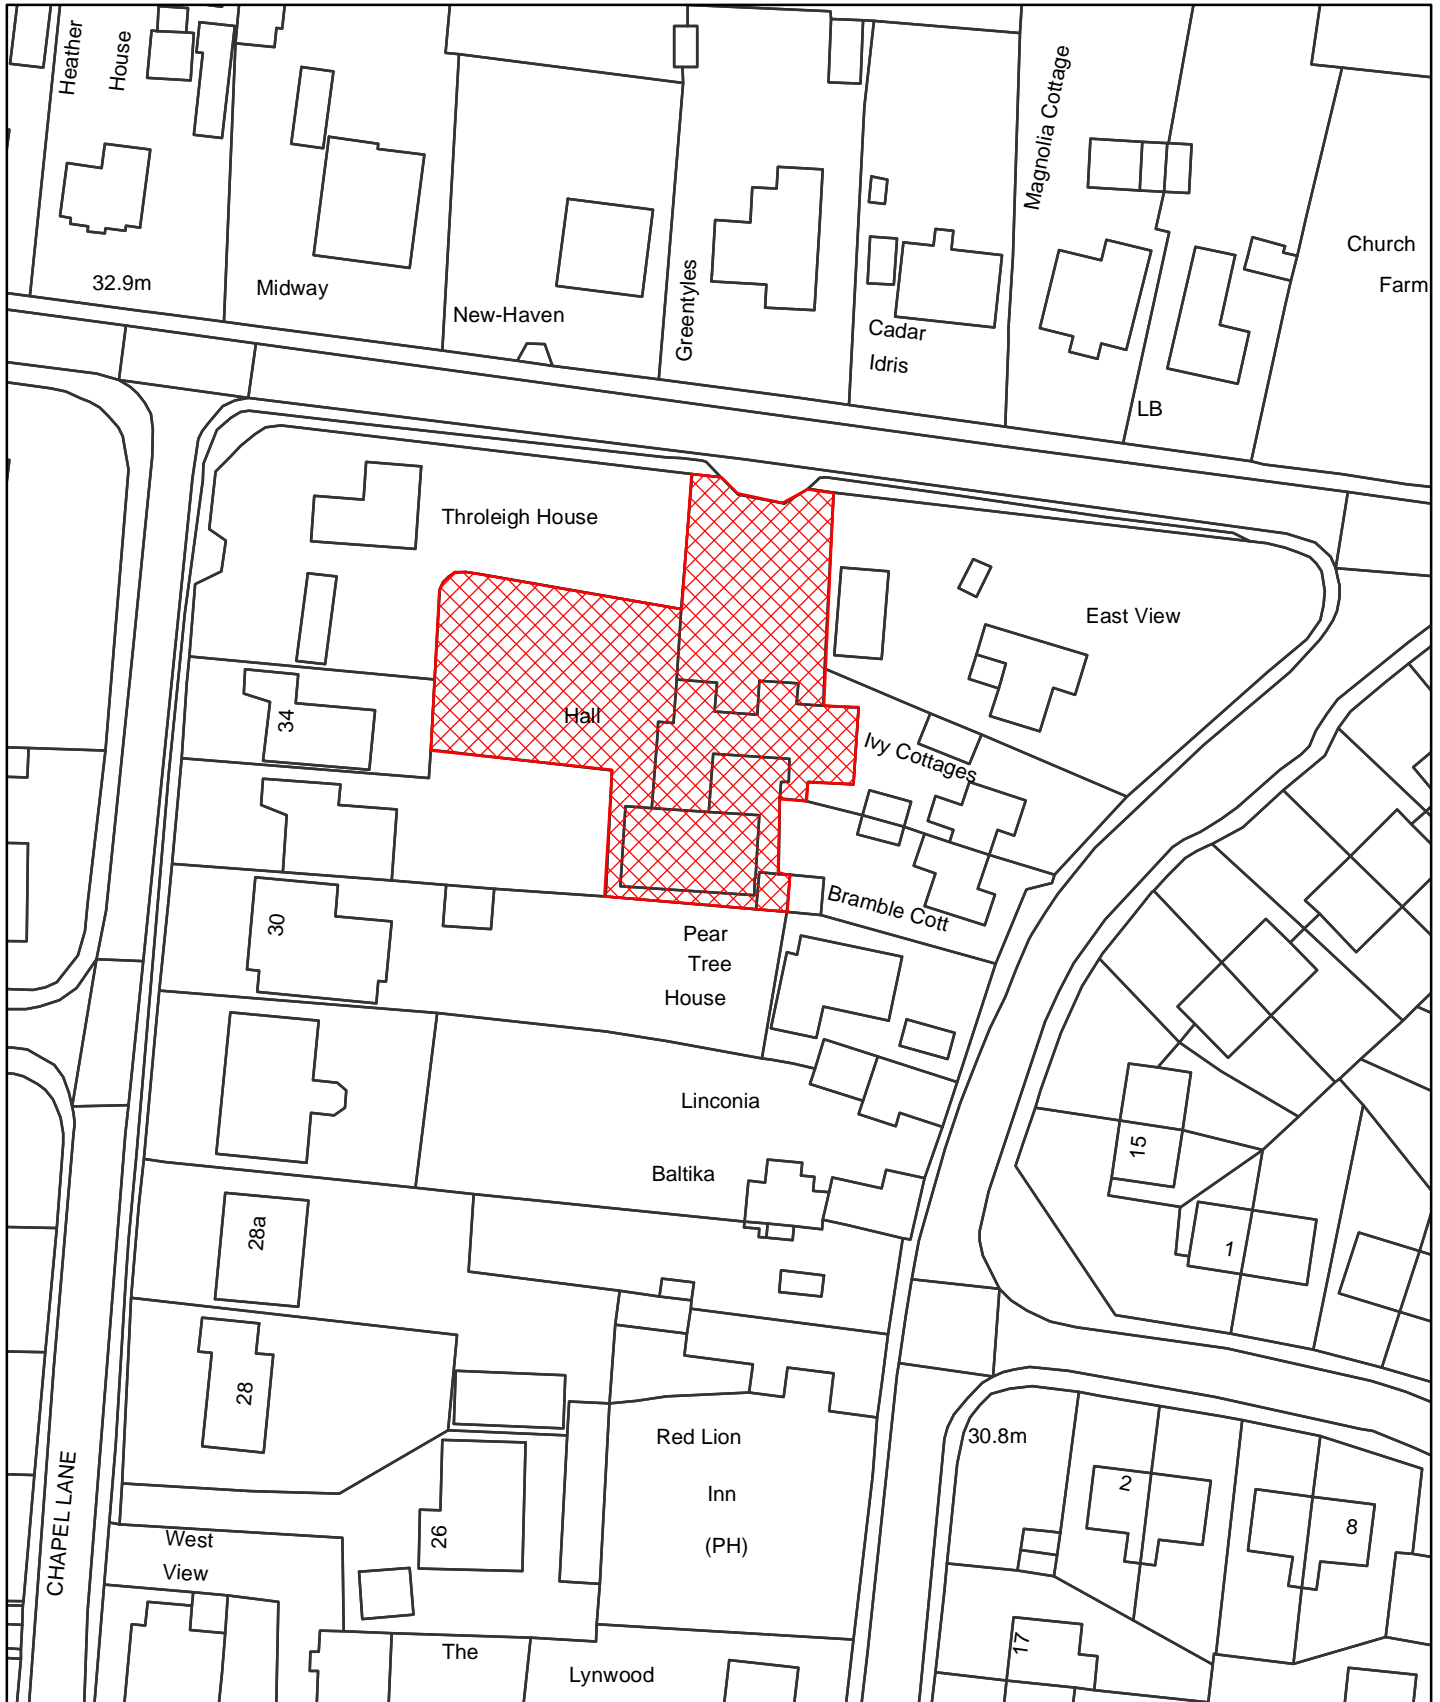

Dog Control Orders

This map is reproduced from the Ordnance Survey material with the permission of Ordnance Survey on behalf of the Controller of Her Majesty's Stationery Office © Crown Copyright. Unauthorised reproduction infringes Crown Copyright and may lead to prosecution or civil proceedings. Newark and Sherwood District Council. Licence 100018606. 2006.

 Site

The Dogs Exclusion (Newark and Sherwood District) Order 2010
 Walesby Village Hall
 Map Reference DCO038

Site Area (Sq Metres): <Double click>
Date: 16th March 2010
Grid Ref: SK <Double click to insert>
Scale: 1:860