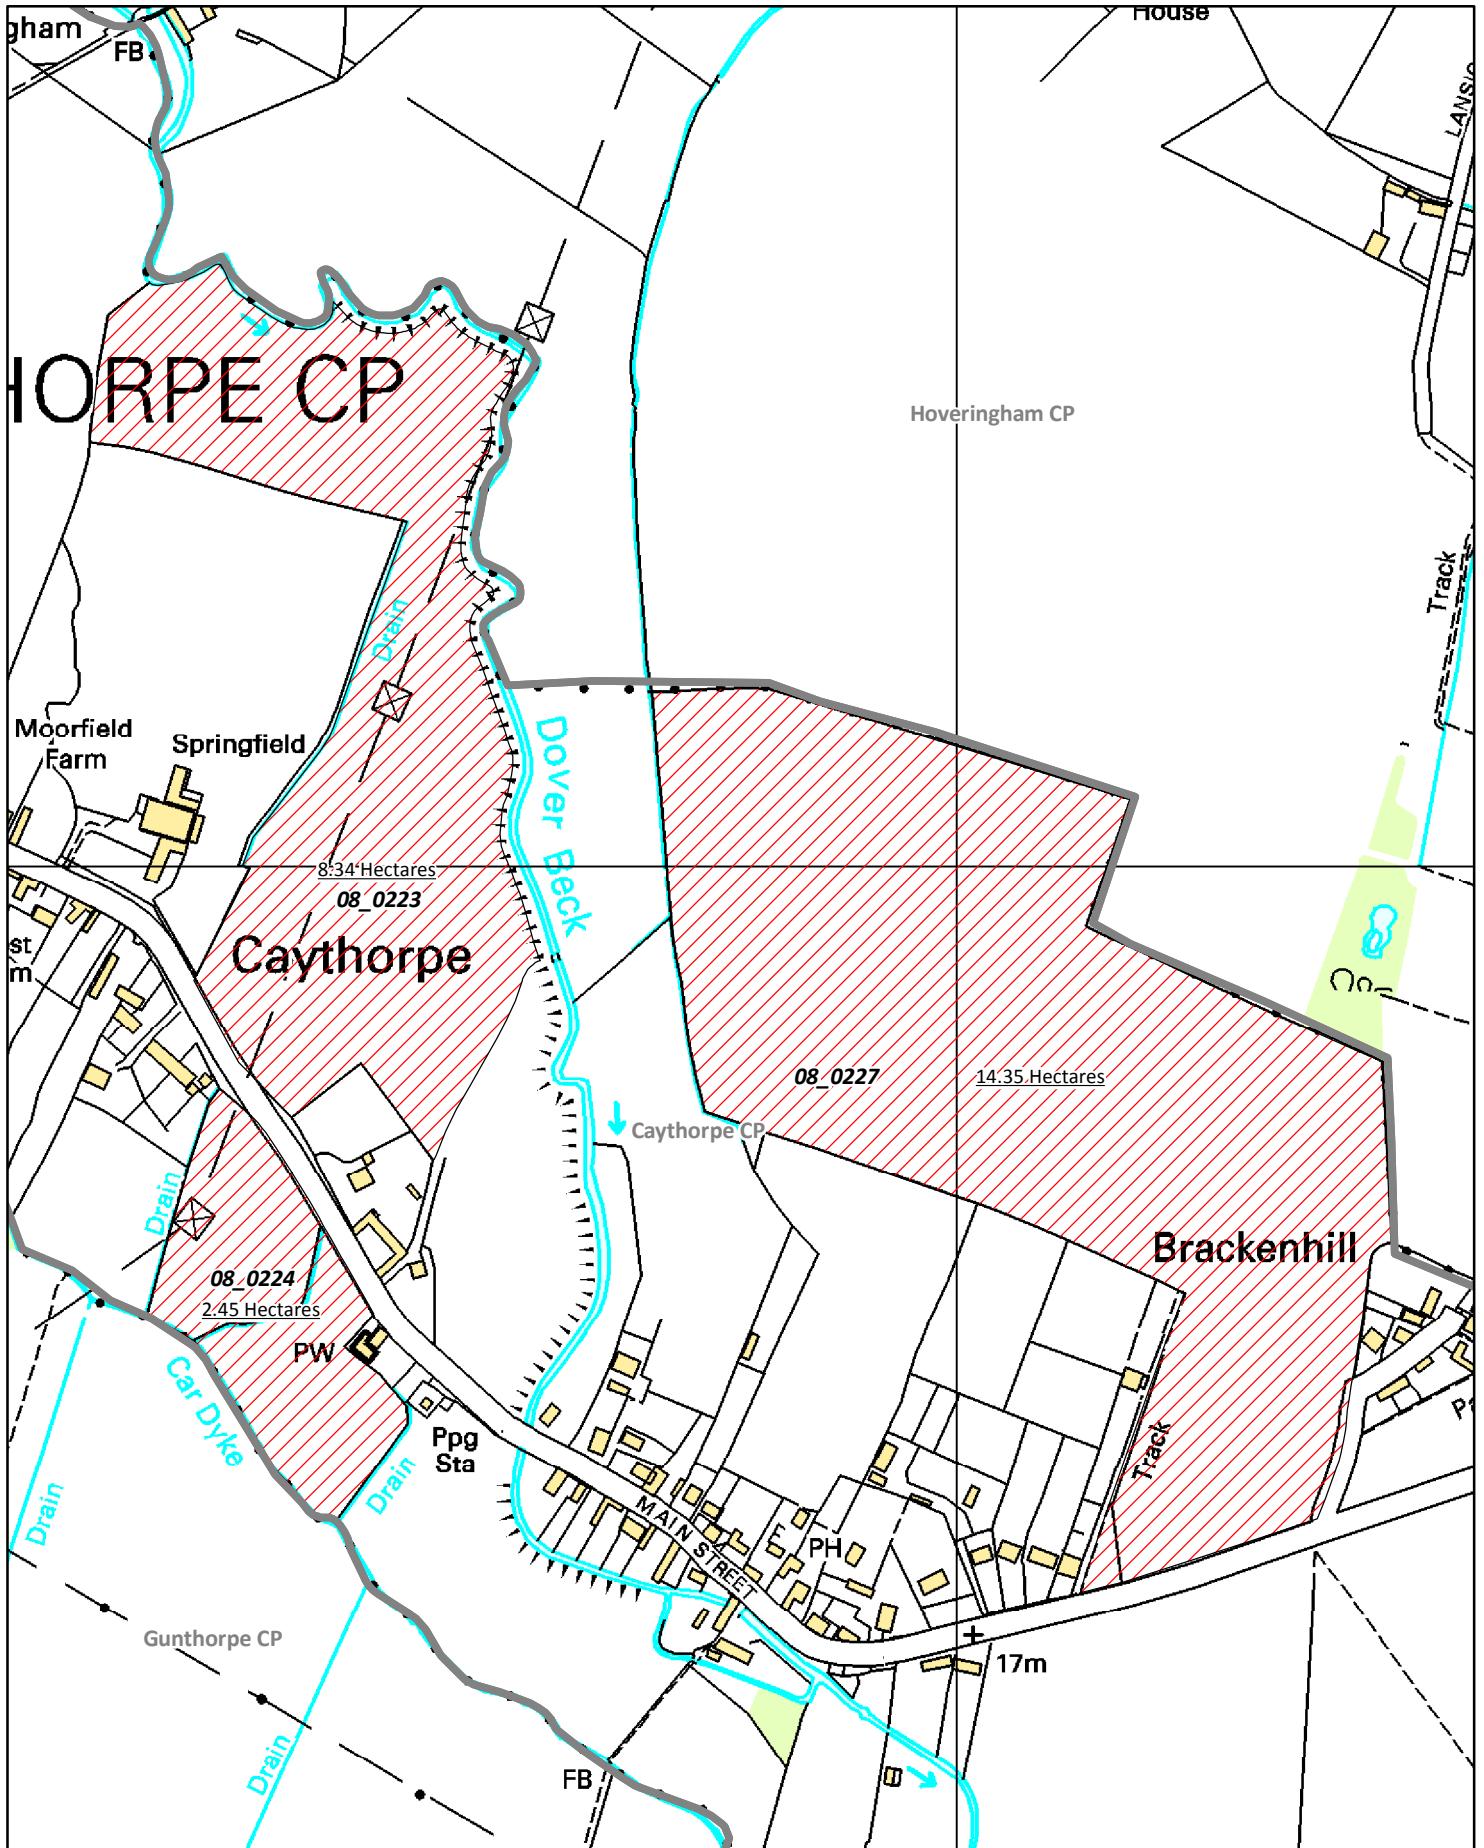

Strategic Housing Land Availability Assessment 2010

Caythorpe
08_0223 - 08_0224 - 08_0227

Date: 10/03/2010

Scale: 1:5,000